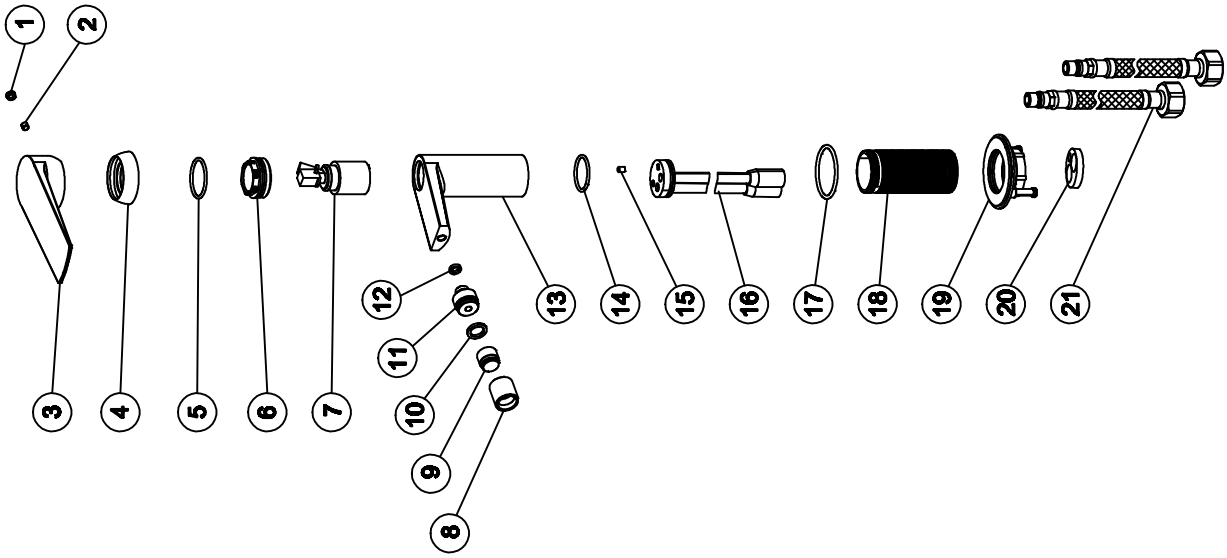

**Single lever basin mixer  
Art NO:CAR-BD-CRM  
Installation**

**Explosion drawing**

**Technical drawing**